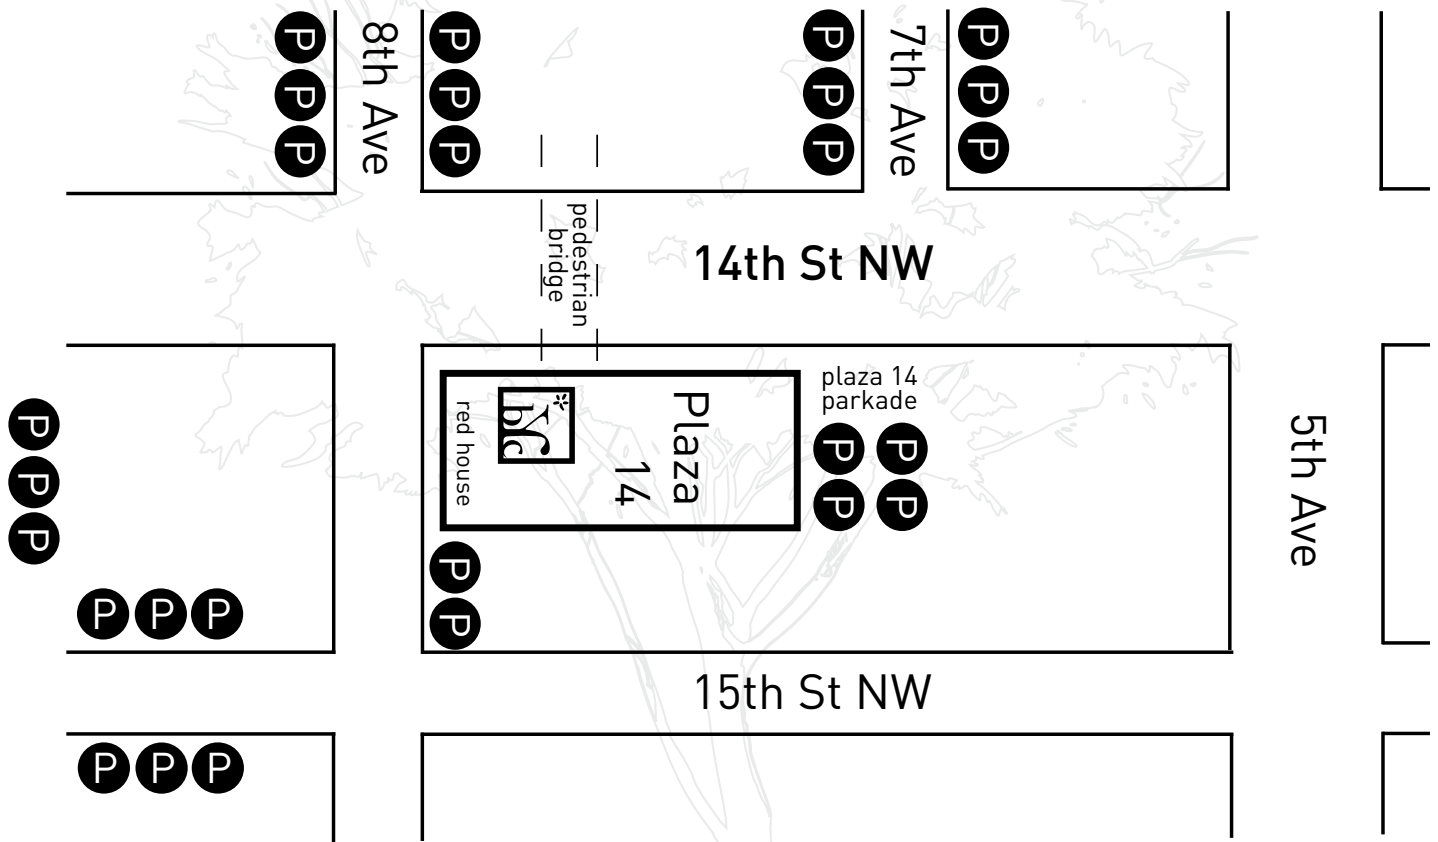

## How to find us

We are located at 821 14th St. NW in Plaza 14 right next to Red House Family Restaurant. You can find us by looking for the green pedestrian overpass that crosses 14th street – its right outside our front door.

We are also very accessible by public transit.

By bus, Route #10 runs down 14th street NW and stops in front of our building.

By train, we are a 10min walk down 14th street from the SAIT, ACAD and Jubilee Station.

## Suggested Parking Locations

- Plaza 14 street level parkade (located off 14th St)
- East side of 14th street on 7th and 8th Ave. (Highly recommended on evenings and weekends. We also ask that you please use the pedestrian bridge to cross 14th Street!)

## Locations to Avoid

- Any areas designated Permit Parking
- The apartment parking lots next to Plaza 14
- 8th Ave in front of Red House Family Restaurant (Mon - Sat 7am - 11:30am)
- Red & White Family Restaurant parking in the back alley